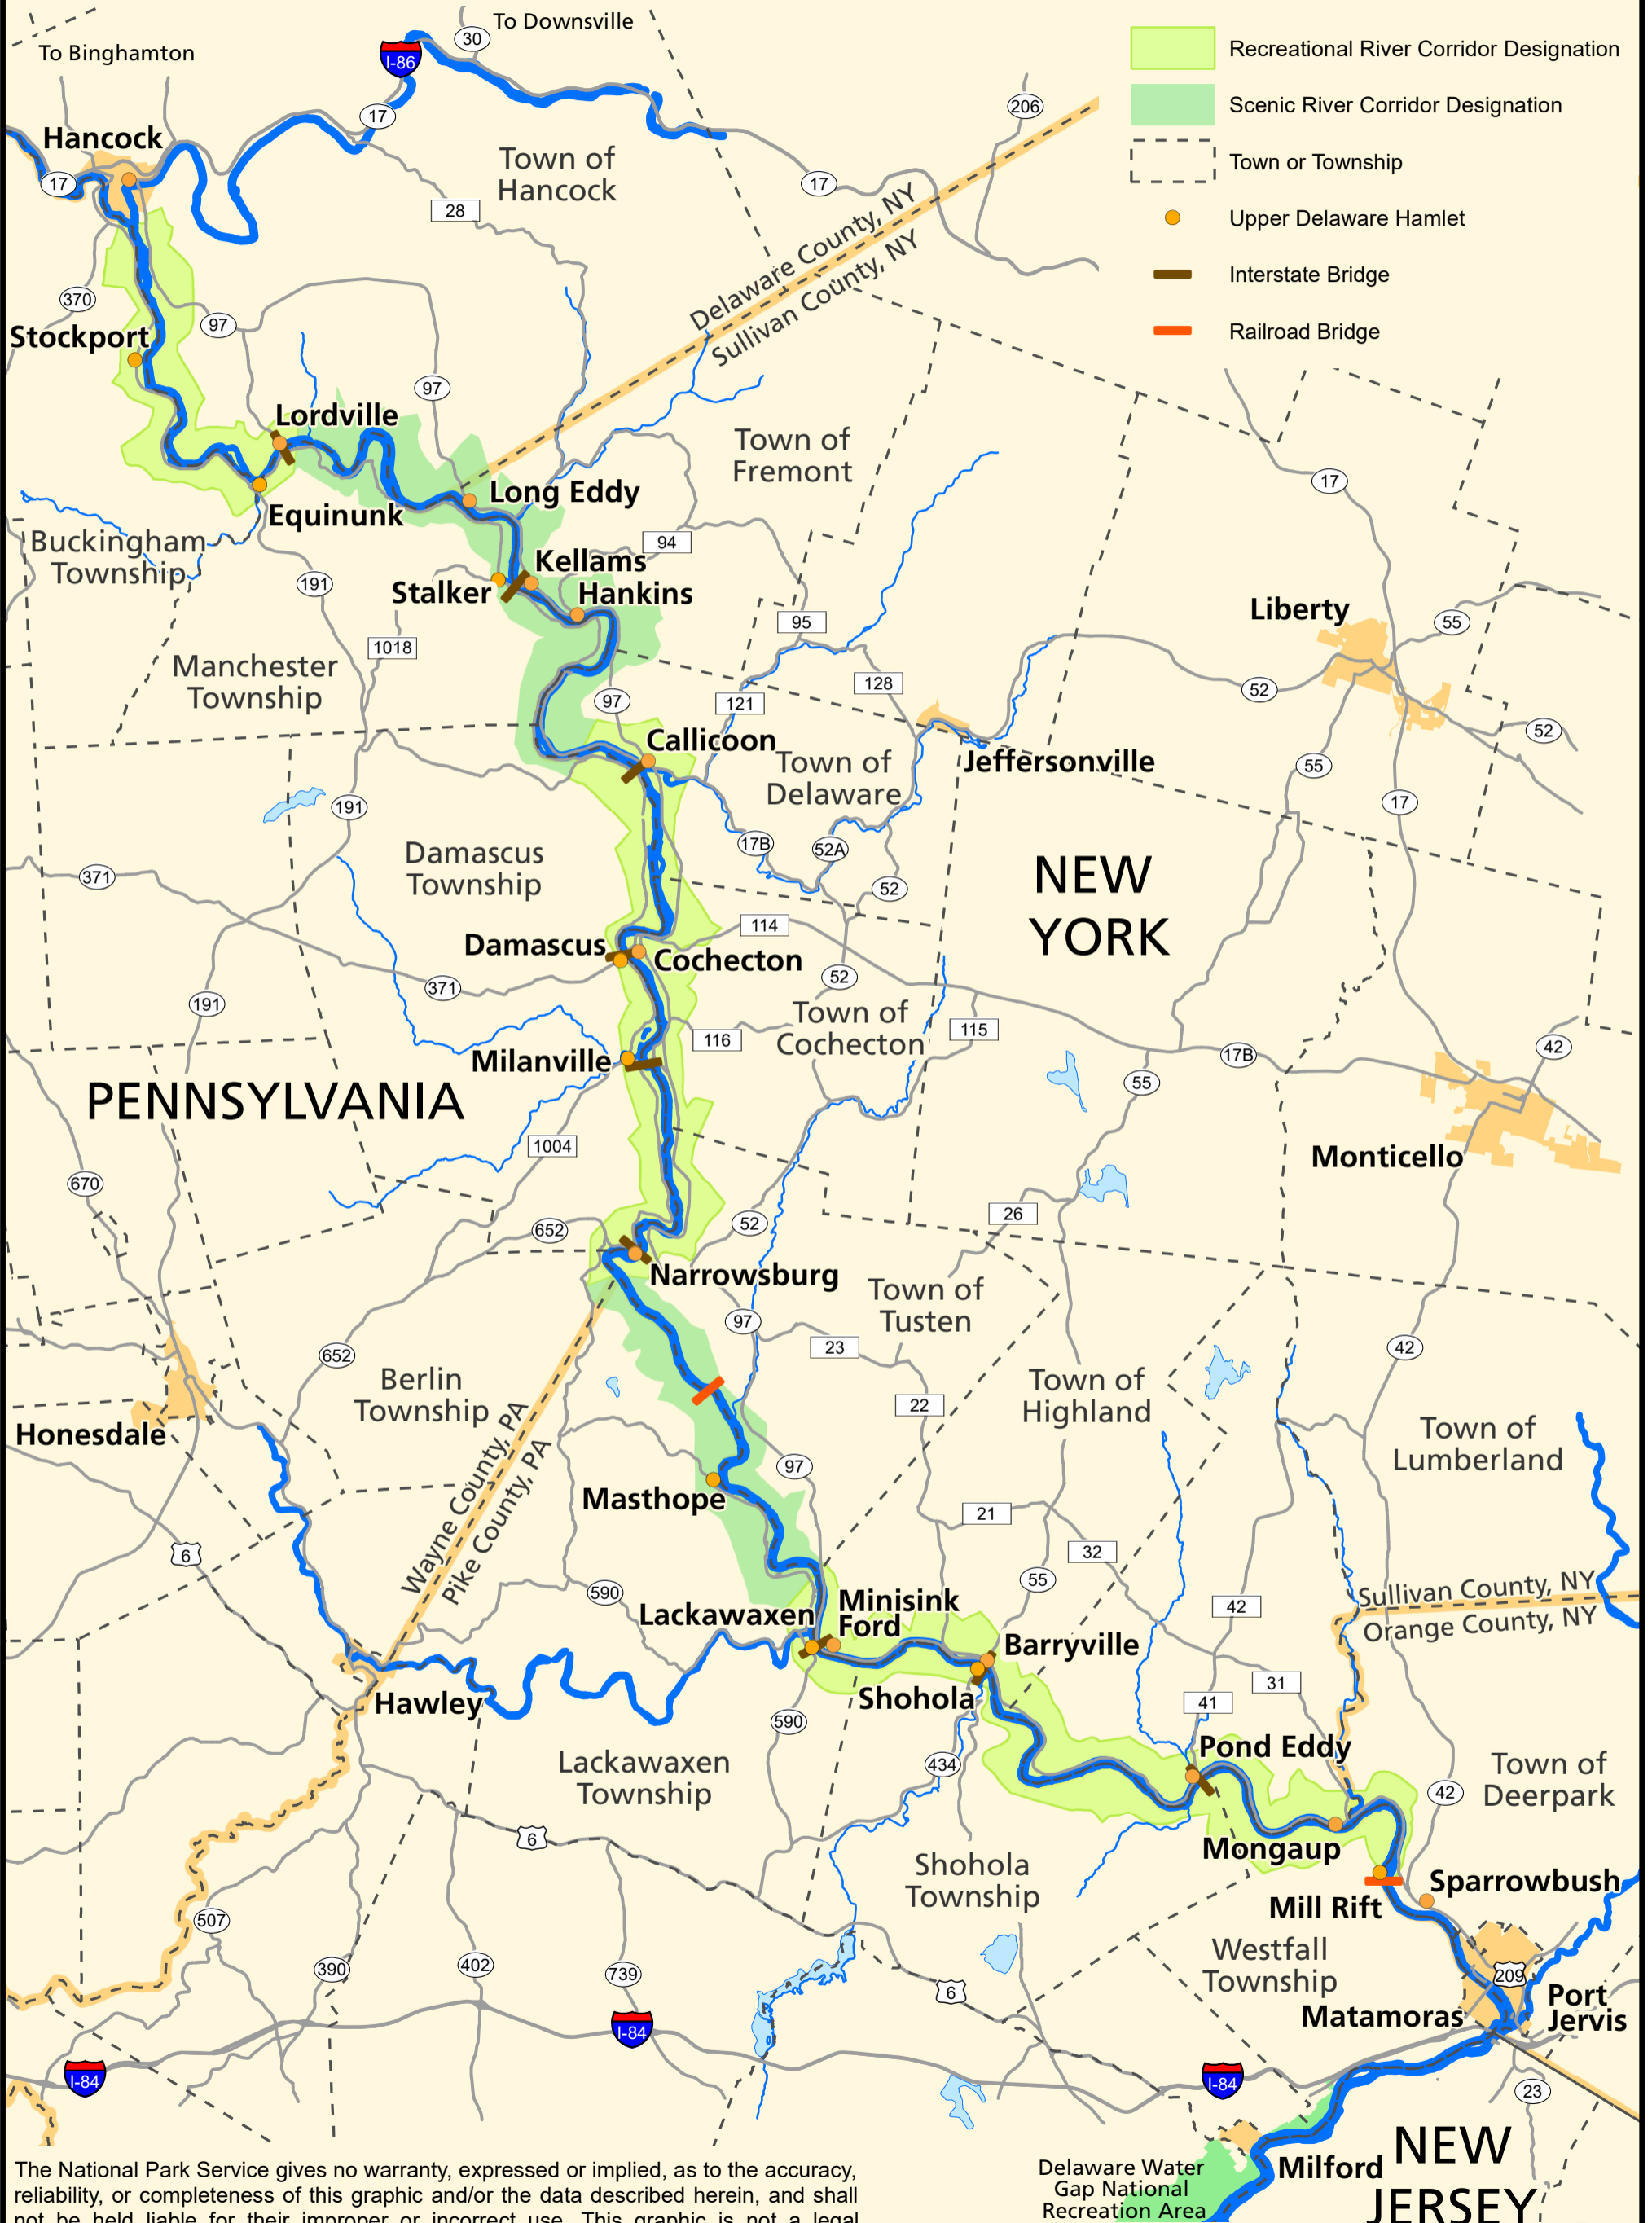

# Upper Delaware Scenic and Recreational River

- Recreational River Corridor Designation
- Scenic River Corridor Designation
- Town or Township
- Upper Delaware Hamlet
- Interstate Bridge
- Railroad Bridge

The National Park Service gives no warranty, expressed or implied, as to the accuracy, reliability, or completeness of this graphic and/or the data described herein, and shall not be held liable for their improper or incorrect use. This graphic is not a legal document and is not intended to be used as such.

Delaware Water Gap National Recreation Area